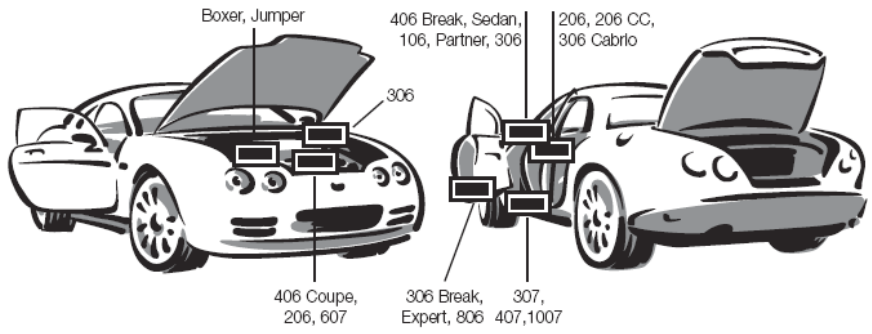

PEUGEOT

POLSKI FIAT

PORSCHE

PROTON