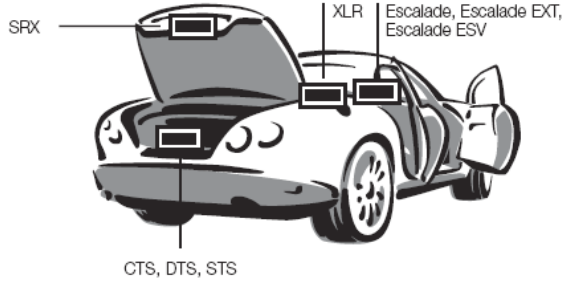

Buick

Cadillac

Chevrolet

Chevrolet Europe

XXXXXX	Body color
XXXXXX	
XXXXXX	39U
XXXXXX	

GMC