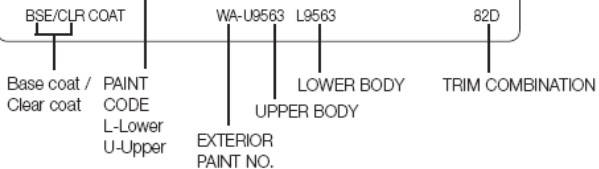

GENERAL MOTORS Buick / Cadillac / Chevrolet / GMC / Hummer / Pontiac / Saturn

Service parts identification	10108227	DO NOT REMOVE
1G8ZJ5475MZ166634	ZZDG9	
AB5 AR9 A31 C68 DC8 J41 LL6 MP3 MV77 PH6 65V UM7		
15P 46L 46U GAB 7A6 BAB 82D 9AB